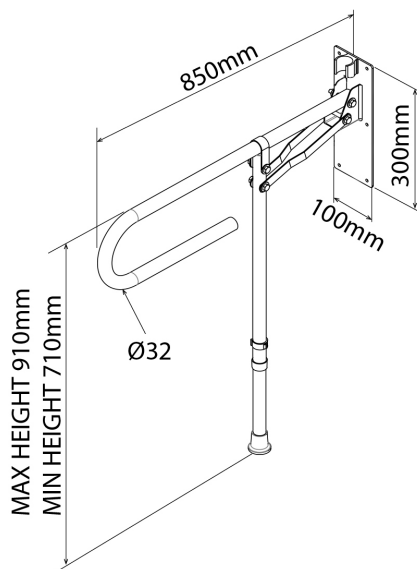

PACKAGING

Brown box & colour label.

FREQUENTLY USED APPLICATIONS

Residential

Hotels

FEATURES

32mm diameter bar for easier gripping.
Maximum loading is 150kg/330lbs/23st 8lbs when fitted to a solid wall.

Stainless steel.

Nine position adjustable leg: 710 - 910mm

Folds away vertically when not in use.

Fixings not included.

CARE AND MAINTENANCE

Clean surfaces with a damp cloth and wipe dry using a soft cloth.

Do not use chemical or abrasive cleaners as these may damage the surface finish.